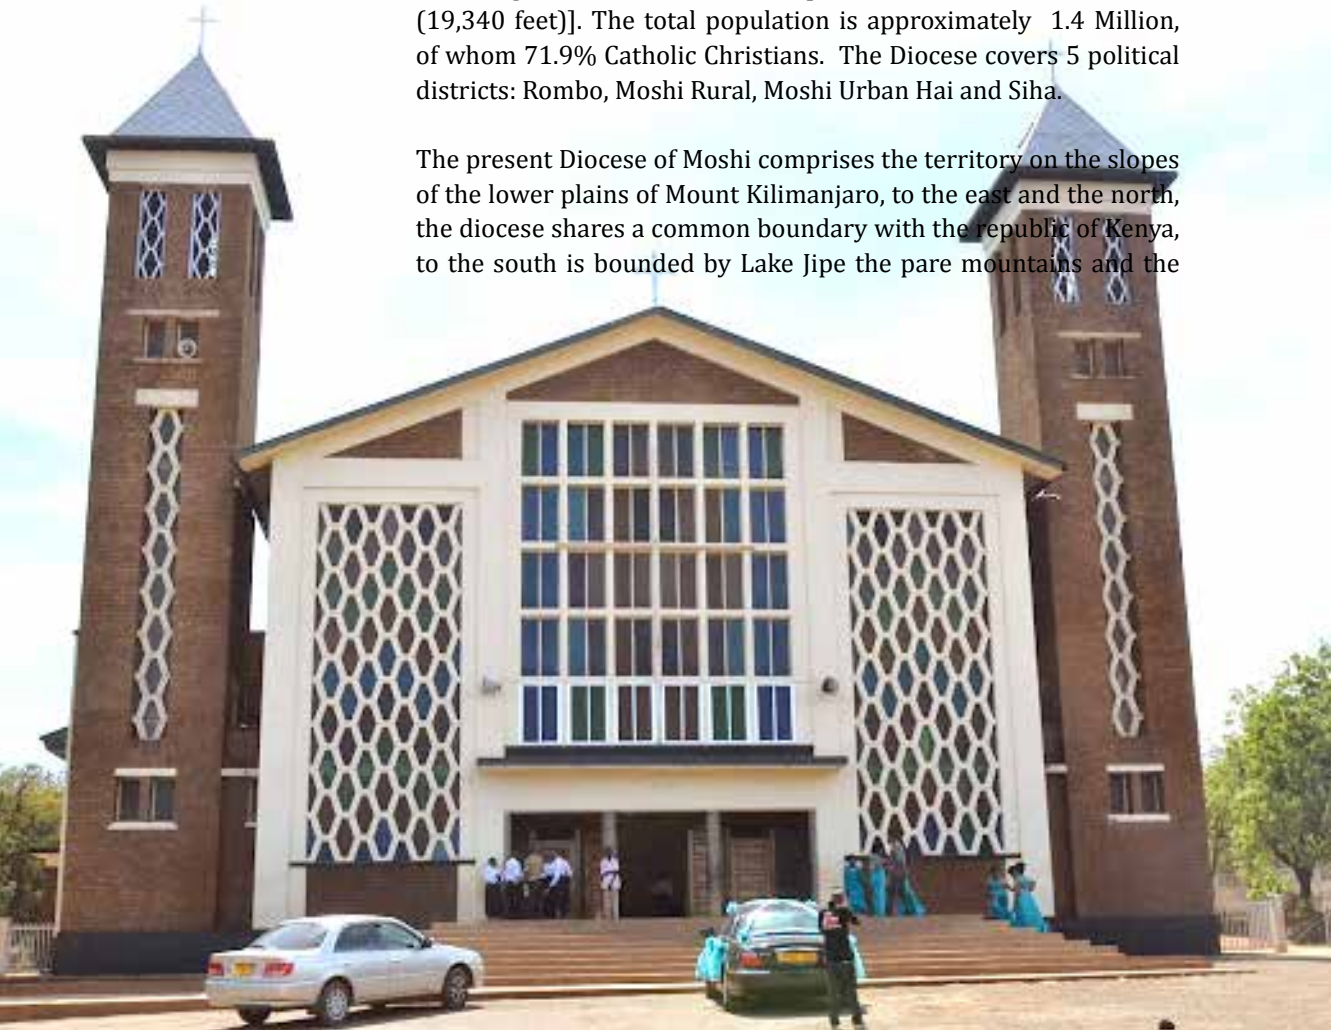

Short profile of Diocese

The Catholic Diocese Moshi is located on the North-East of Tanzania; Covering the whole arable volcanic land of Mt. Kilimanjaro which is the highest mountain in Africa [The roof of Africa-5,895 meters (19,340 feet)]. The total population is approximately 1.4 Million, of whom 71.9% Catholic Christians. The Diocese covers 5 political districts: Rombo, Moshi Rural, Moshi Urban Hai and Siha.

The present Diocese of Moshi comprises the territory on the slopes of the lower plains of Mount Kilimanjaro, to the east and the north, the diocese shares a common boundary with the republic of Kenya, to the south is bounded by Lake Jipe the pare mountains and the