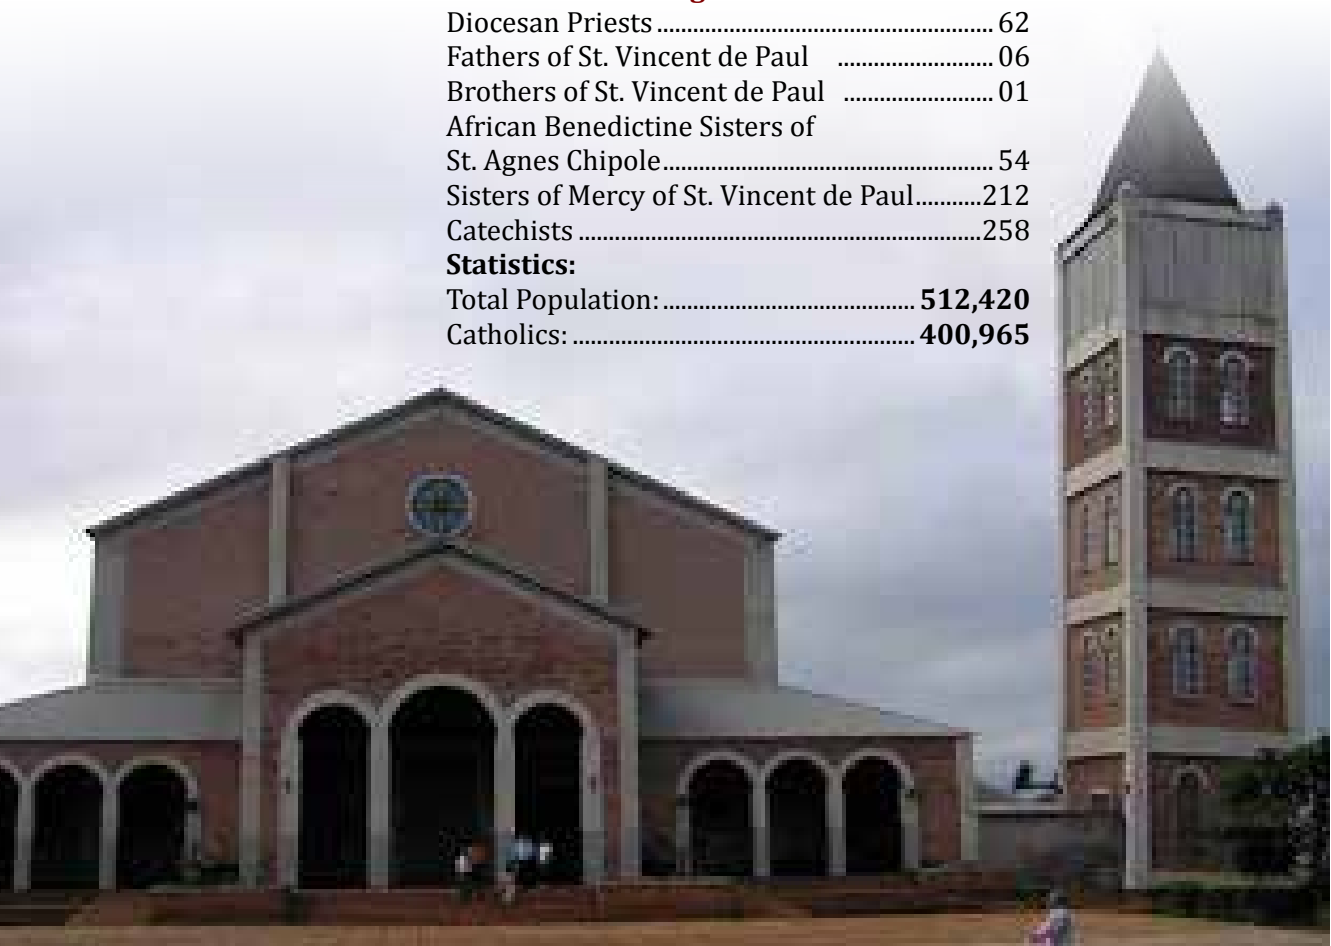

Statistics:

Total Population:	512,420
Catholics:	400,965